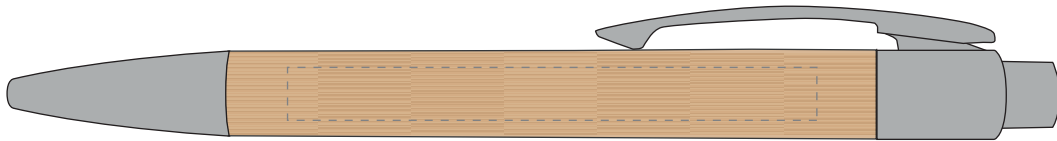

Your Ref:	Quantity:	Product Code: TPC916102NT
Our Ref:	Version: 1	Product Colour:

**PRINTING CONCERNS:****PRODUCT INFO:**

We stock this item in the following colours

**PANTONE REFERENCE(S)**

● Engraving

ARTWORK SCALE 100%

ARTWORK SCALE 100%

Max engrave area: 70mm x 7mm

Product Image for visualisation  
- colours may vary

**The dashed line is to demonstrate print area and will not appear on your printed item**

**PLEASE NOTE:**